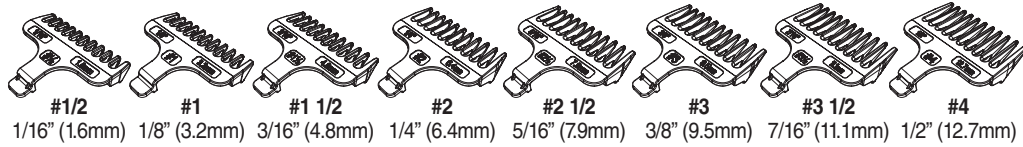

Full-Size Foil Shaver

*will not work on 5537C Models

EXTREME PRECISION STAINLESS STEEL BLADES

These heads will fit the following model numbers: 9686, 9818L, 9854L, 9860L, 9867L, 9876L, 9880L, 9884L, 9885L, 9888L, 9898L, 9899L, SSL2

Extreme Precision Stainless Steel Trimmer

Extreme Precision Stainless Steel T-Blade

The trimmer you purchased may not have all of these heads. Should blades become damaged or dull or if you want additional attachment heads for your trimmer, you may purchase them from Wahl. Order attachments by part number from our service and repair department by calling 1-800-767-9245 or by going to our website at www.WahlUSA.com.

LONG HAIR GUIDE COMBS: T-BLADE

STUBBLE GUIDE COMBS: T-BLADE

LONG HAIR GUIDE COMBS: PRECISION BLADE

LOW PROFILE STUBBLE GUIDE COMBS: PRECISION BLADE

PRECISION STUBBLE GUIDE COMBS: PRECISION BLADE

ADJUSTABLE GUIDE COMBS: PRECISION BLADE