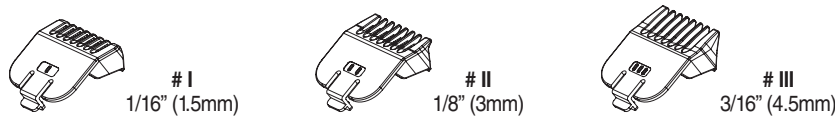

PEINES GUÍA DE PRECISIÓN PARA BARBA INCIENTE: CUCHILLA DE PRECISIÓN