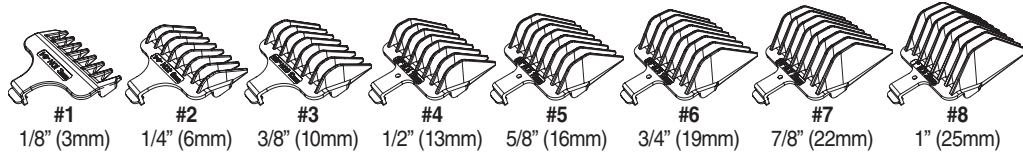

LONG HAIR GUIDE COMBS: T-BLADE

STUBBLE GUIDE COMBS: T-BLADE