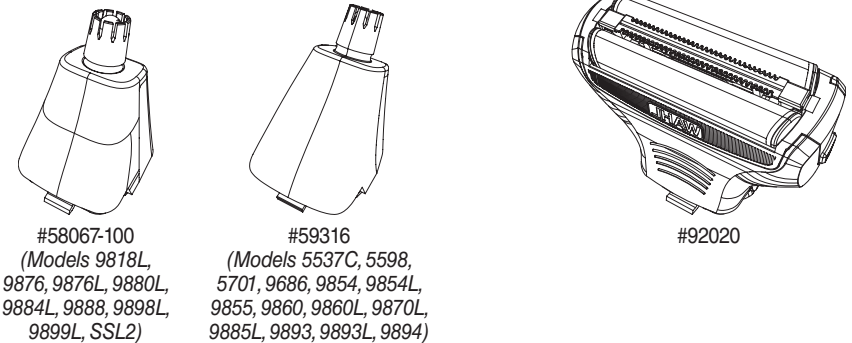

Full-Size Foil Shaver

*will not work on 5537C Models

EXTREME PRECISION STAINLESS STEEL BLADES

These heads will fit the following model numbers: 9686, 9818L, 9854L, 9860L, 9867L, 9876L, 9880L, 9884L, 9885L, 9888L, 9898L, 9899L, SSL2