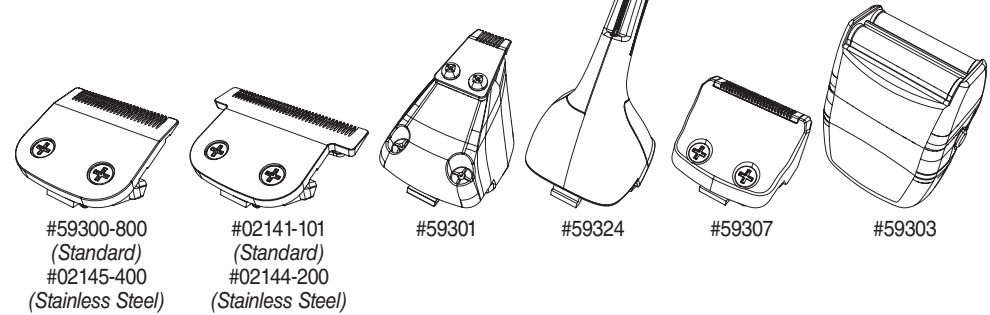

UNIVERSAL DETACHABLE BLADES

These heads will fit the following model numbers: 5537C, 5598, 9686, 9818L, 9854, 9854L, 9855, 9860, 9860L, 9867L, 9870L, 9876, 9876L, 9880L, 9884L, 9885L, 9888L, 9893, 9893L, 9894, 9898L, 9899L, SSL2

Precision Blade (1" wide)

T-Blade (1 1/2" wide)

Detailer

Pen Trimmer

Detail Shaver

Dual-Foil Shaver

Rotary Nose Trimmers

*be sure to order the correct one for your trimmer

Full-Size Foil Shaver

*will not work on 5537C Models

EXTREME PRECISION STAINLESS STEEL BLADES

These heads will fit the following model numbers: 9686, 9818L, 9854L, 9860L, 9867L, 9876L, 9880L, 9884L, 9885L, 9888L, 9898L, 9899L, SSL2