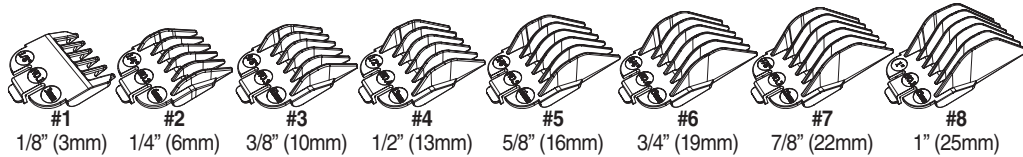

Full-Size Foil Shaver

*will not work on 5537C Models

EXTREME PRECISION STAINLESS STEEL BLADES

These heads will fit the following model numbers: 9686, 9818L, 9854L, 9860L, 9867L, 9876L, 9880L, 9884L, 9885L, 9888L, 9898L, 9899L, SSL2

Extreme Precision Stainless Steel Trimmer

Extreme Precision Stainless Steel T-Blade

The trimmer you purchased may not have all of these heads. Should blades become damaged or dull or if you want additional attachment heads for your trimmer, you may purchase them from Wahl. Order attachments by part number from our service and repair department by calling 1-800-767-9245 or by going to our website at www.WahlUSA.com.

LONG HAIR GUIDE COMBS: T-BLADE

STUBBLE GUIDE COMBS: T-BLADE

LONG HAIR GUIDE COMBS: PRECISION BLADE

LOW PROFILE STUBBLE GUIDE COMBS: PRECISION BLADE

PRECISION STUBBLE GUIDE COMBS: PRECISION BLADE

ADJUSTABLE GUIDE COMBS: PRECISION BLADE