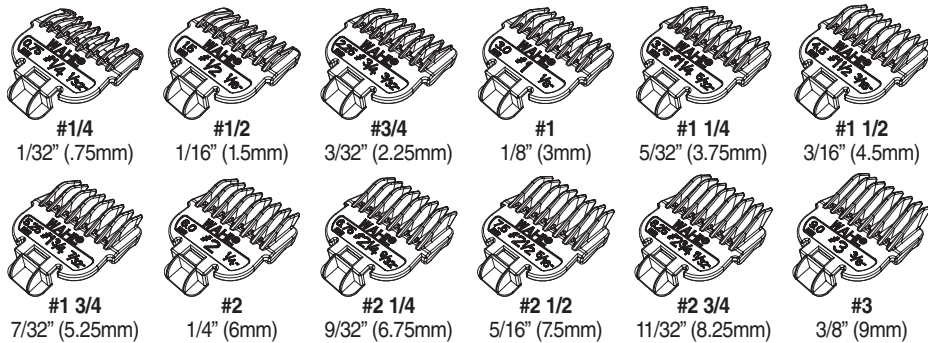

Extreme Precision Stainless Steel Trimmer

Extreme Precision Stainless Steel T-Blade

The trimmer you purchased may not have all of these heads. Should blades become damaged or dull or if you want additional attachment heads for your trimmer, you may purchase them from Wahl. Order attachments by part number from our service and repair department by calling 1-800-767-9245 or by going to our website at www.WahlUSA.com.

LONG HAIR GUIDE COMBS: T-BLADE

STUBBLE GUIDE COMBS: T-BLADE

LONG HAIR GUIDE COMBS: PRECISION BLADE

LOW PROFILE STUBBLE GUIDE COMBS: PRECISION BLADE

PRECISION STUBBLE GUIDE COMBS: PRECISION BLADE

ADJUSTABLE GUIDE COMBS: PRECISION BLADE